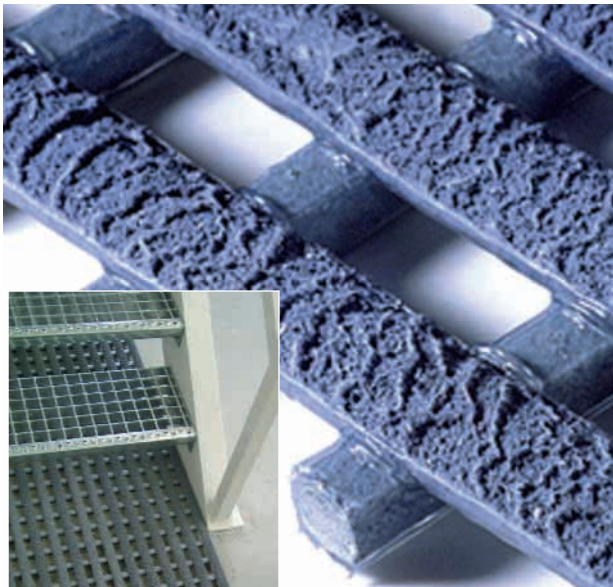

Industrial Matting

Interflex Grip

Ideally replaces wooden duckboards

- Made from recycled plastic and synthetic rubber, Interflex Grip is extremely tough and highly anti slip.
- Duckboard style allows liquids and swarf to safely disperse.
- Offers fatigue relief, and resistance to most acids, oils and industrial chemicals.

Depth 21mm **Colour:** Silver/Grey.

Recommended Uses: Heavy Duty Industrial.

CODE	METRIC	IMPERIAL
91770/60	60cm x 5m	24" x 16 1/2'
91770/80	80cm x 5m	32" x 16 1/2'
91770/100	100cm x 5m	39" x 16 1/2'
CUT LENGTHS		
91770/60C	60cm wide	24" wide
91770/80C	80cm wide	32" wide
91770/100C	100cm wide	39" wide

◆◆◆ Wear Resistance
◆◆ Slip Resistance
◆◆ Anti-Fatigue