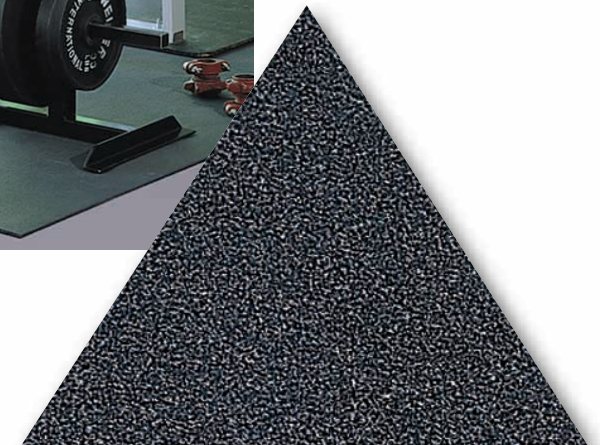

Dyna Mat

Heavy duty loose lay mats available in three thicknesses

- Dense rubber matting provides floor protection and shock absorption.
- Textured top surface for traction.

Depth: 10mm, 12mm and 17mm **Colour:** Black

Recommended Uses: Sports Areas, Weight Training, Skating Rinks, Gymnasiums, Golf Courses, Tug of War, Horse Trailers, Stables.

Dyna Mat. Minimum order 10 mats

CODE	METRIC	IMPERIAL
DM10	1.8m x 1.2m x 10mm	6' x 4'
DM12	1.8m x 1.2m x 12mm	6' x 4'
DM17	1.8m x 1.2m x 17mm	6' x 4'

Wear Resistance
◆◆◆

Slip Resistance
◆◆

Anti-Fatigue
◆