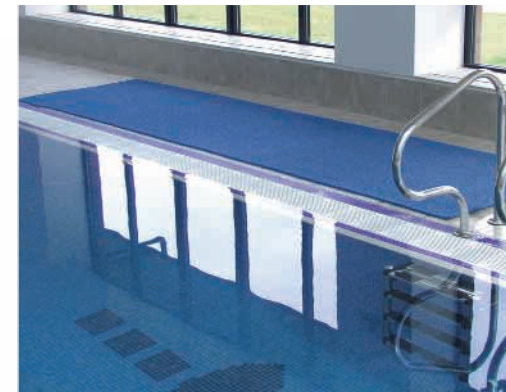

Trapwell Comfort

Enjoy the luxury of Trapwell Comfort in leisure areas

- Soft vinyl loops for barefoot comfort.
- Free draining and reversible.

Depth: 8mm **Colour:** Blue.

Recommended Uses: Leisure Areas - All Wet Environments.

CODE	METRIC	IMPERIAL
TWVC36	90cm x 6m	3' x 20'
CUT LENGTHS		
TWVC36C	90cm wide	3' wide
Wear Resistance ◆◆ Slip Resistance ◆◆◆ Anti-Fatigue ◆◆