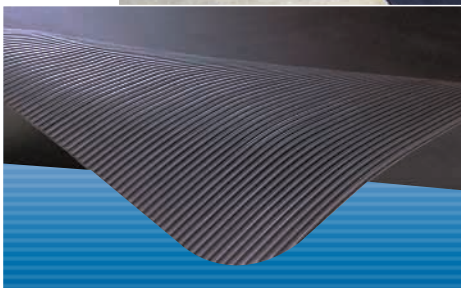

Industrial Matting

Ergo Mat™

Enhances worker comfort in dry areas

- Rubber top bonded to dense sponge base provides excellent fatigue relief.
- Corrugated top surface design offers superior directional traction to reduce slips.

Depth 14mm **Colour:** Black.

Recommended Uses: Packing Stations, Welding Areas, Assembly Lines, Dry Areas.

CODE	METRIC	IMPERIAL
ERM23	60cm x 90cm	2' x 3'
ERM35	90cm x 150cm	3' x 5'
ERM46	120cm x 180cm	4' x 6'

Wear Resistance

Slip Resistance

Anti-Fatigue