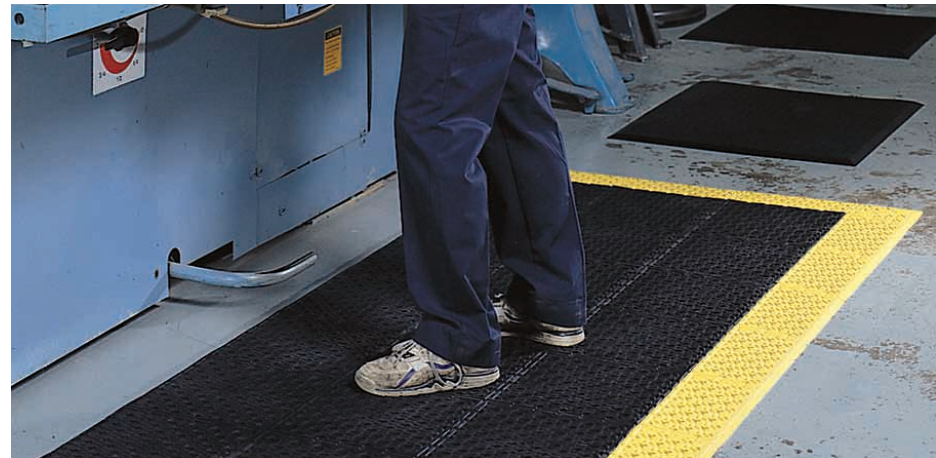

Figure 2: Draw a Sketch

Figure 3: The Pieces

Depth 22mm.

Versions Available

520HD CUSHION-LOK - HEAVY DUTY

- Perforated to facilitate drainage of spills.
- Weight 15.8kg per m²

522HD CUSHION-LOK HEAVY DUTY WITH GRIP STEP

- Perforated to facilitate drainage of spills.
- With Grip Step abrasive coating.
- Weight 15.8kg per m²

920HD CUSHION-LOK - HEAVY DUTY SOLID

- Closed top.
- Weight 16.2kg per m²

922HD CUSHION-LOK HEAVY DUTY SOLID WITH GRIP STEP

- Closed top.
- With Grip Step abrasive coating.
- Weight 16.2kg per m²

Tiles: 30.48cm x 30.48cm – 1' x 1'
Ramp Edges: 15.24cm x 30.48cm – 6" x 1'
Corner Ramps: 15.24cm x 15.24cm – 6" x 6"

Guide for ordering custom size matting

- Each of the Cushion-Lok™ products can be custom-designed for a specific work station (See Figure 1) or used in continuous lengths
- Ramp edges can be specified for any or all sides as desired
- The custom Cushion-Lok™ mat is factory assembled (Extra large mats are made in sections to facilitate shipping and handling)
- To order, provide a simple sketch that illustrates the shape, size dimensions and ramped edges (See Figure 2)
- See Figure 3 for dimensions
- If you plan to add to your custom-designed mat at a later date, please specify when placing original order

Figure 1: Custom Shapes