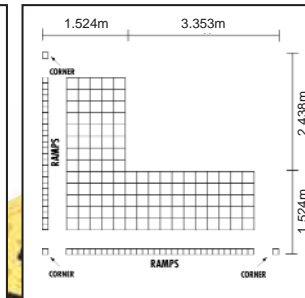

Industrial Matting

Cushion Lok™

Heaviest grade of PVC matting, custom built to your requirements

- Built designedly for the most demanding situations, exceeding even the most critical users' expectations.
- Safe for use by wheeled trucks.
- Mats are plastic welded together, ensuring highest possible joint strength.
- Three year warranty against manufacturer's defects.

Depth 22mm.

Versions Available

520HD CUSHION-LOK - HEAVY DUTY

- Perforated to facilitate drainage of spills.
- Weight 15.8kg per m²

522HD CUSHION-LOK HEAVY DUTY WITH GRIP STEP

- Perforated to facilitate drainage of spills.
- With Grip Step abrasive coating.
- Weight 15.8kg per m²

920HD CUSHION-LOK - HEAVY DUTY SOLID

- Closed top.
- Weight 16.2kg per m²

922HD CUSHION-LOK HEAVY DUTY SOLID WITH GRIP STEP

- Closed top.
- With Grip Step abrasive coating.
- Weight 16.2kg per m²

Tiles: 30.48cm x 30.48cm – 1' x 1'
Ramp Edges: 15.24cm x 30.48cm – 6" x 1'
Corner Ramps: 15.24cm x 15.24cm – 6" x 6"

Guide for ordering custom size matting

- Each of the Cushion-Lok™ products can be custom-designed for a specific work station (See Figure 1) or used in continuous lengths
- Ramp edges can be specified for any or all sides as desired
- The custom Cushion-Lok™ mat is factory assembled (Extra large mats are made in sections to facilitate shipping and handling)
- To order, provide a simple sketch that illustrates the shape, size dimensions and ramped edges (See Figure 2)
- See Figure 3 for dimensions
- If you plan to add to your custom-designed mat at a later date, please specify when placing original order

Wear Resistance

Slip Resistance

Anti-Fatigue