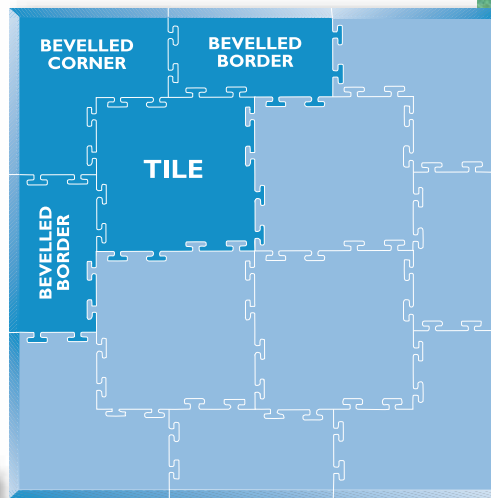

Example mat shown covers area 180cm x 180cm (6' x 6') using gym mats, corners and edges.