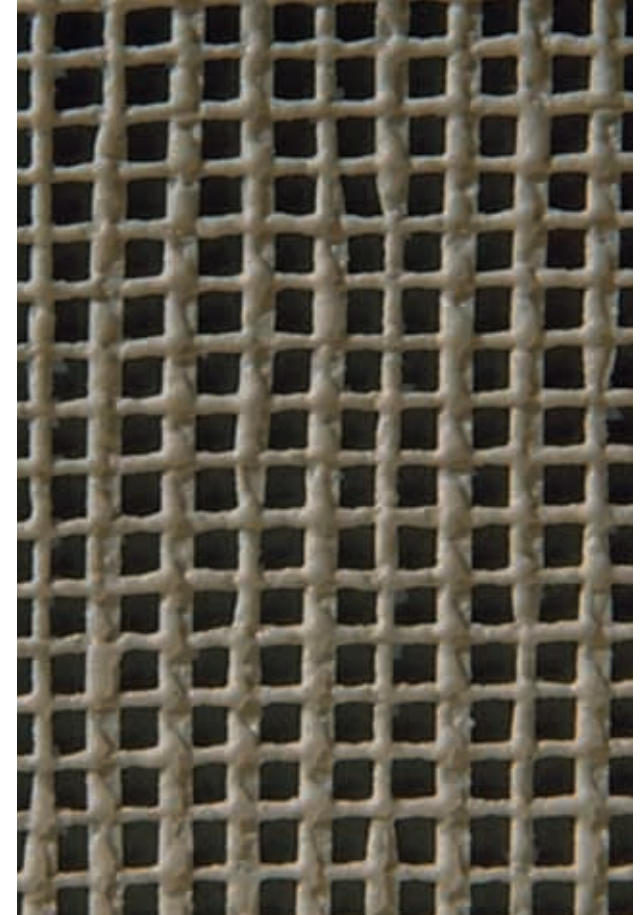

Nature Grip™

Keeps mats in place

- Made of tough polypropylene fabric coated with natural rubber, keeps mats in place on smooth surfaces.
- Grid pattern eliminates mildew growth under mats.
- Washable in warm water with detergent if required.

CODE	METRIC	IMPERIAL
NGP 36C	91cm wide	3' wide