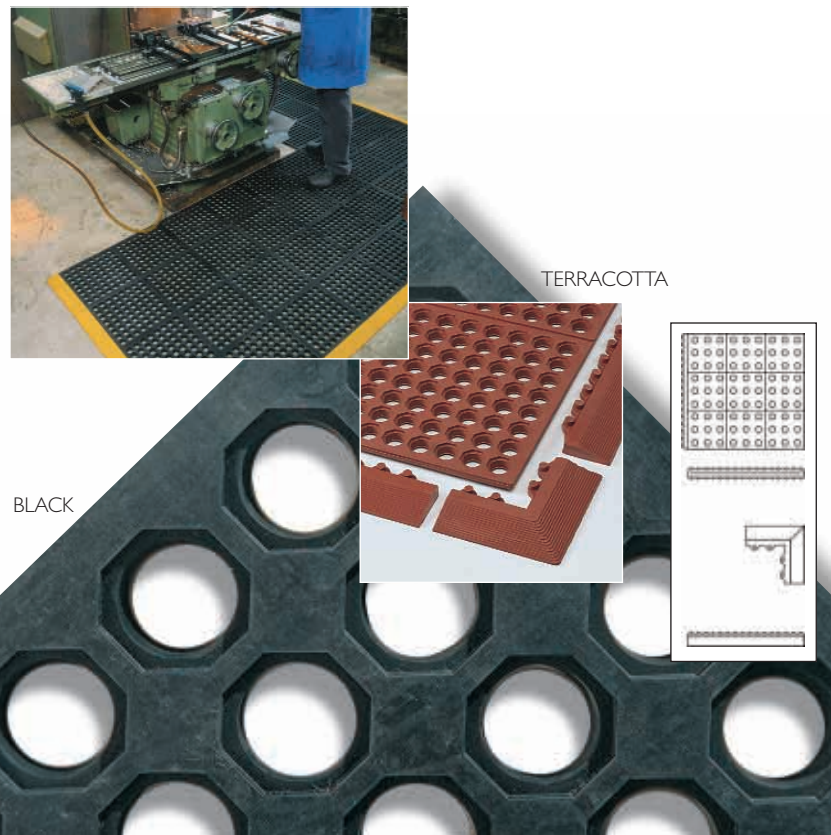

Cushion-Ease™ Open Top

Interlocks for superb worker comfort

- Open top allows liquids to drain away, leaving a safe work surface.
- Same in quality and comparable with Cushion Ease solid top.

Depth 19mm **Colours:** Black - Resilient Standard Rubber, Terracotta - Grease Proof Rubber.

Accessories: Bevel Edges and Corners in black, yellow and terracotta. Connector strips in black, for widthways joining of mats.

Recommended Uses: Heavy-Duty, Industrial Environments, Dry or Wet Areas. Food Service.

TYPE	CODE	COLOUR	METRIC	IMPERIAL
MAT	57160	BLACK	91cm x 91cm	3' x 3'
MAT	57154	TERRACOTTA	91cm x 91cm	3' x 3'

ACCESSORIES - Please refer to adjoining price list.

Wear Resistance ◆◆◆
Slip Resistance ◆◆◆
Anti-Fatigue ◆◆◆