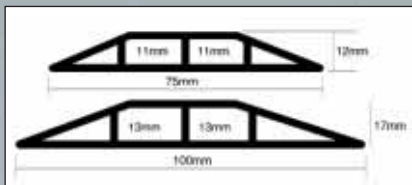

Speciality Matting

PVC Cable Protectors

Help you to comply with health and safety regulations

- Keeps cables tidy and safe, can be used on hard floors or carpets.
- Helps to prevent personal injury and damage to costly electrical equipment.

Recommended Uses: Offices, Computer Rooms, Laboratories.

Not suited for use near fork lift trucks.

PVC CABLE PROTECTORS

CODE	COLOUR	METRIC	IMPERIAL
CG375B	BLACK	75mm x 3m	3" x 10'
CG375G	GREY	75mm x 3m	3" x 10'
CG375Y	YELLOW	75mm x 3m	3" x 10'
CG375HZ	BLACK/YELLOW	75mm x 3m	3" x 10'
CG310B	BLACK	100mm x 3m	4" x 10'
CG310G	GREY	100mm x 3m	4" x 10'
CG310Y	YELLOW	100mm x 3m	4" x 10'
CG310HZ	BLACK/YELLOW	100mm x 3m	4" x 10'