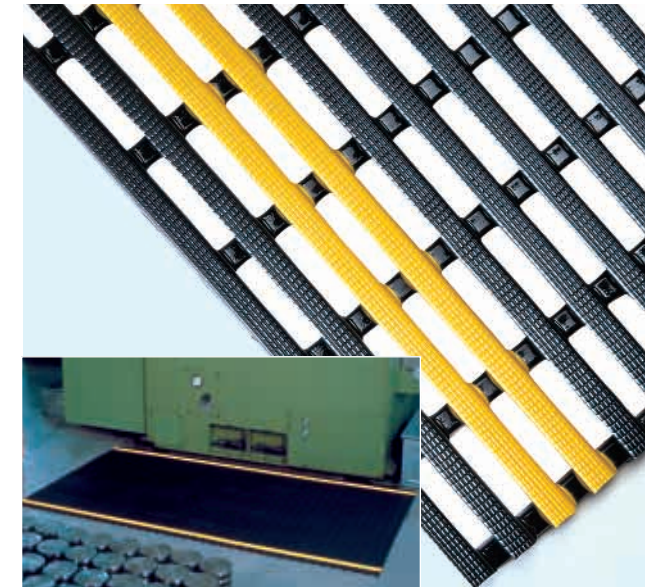

Interflex Hazard

High-visibility for workplace safety

- Hard wearing black PVC matting with bold yellow stripes down each side.
- Oil, grease and chemical resistant.
- For larger widths connector clips are available.

Depth 12.5mm **Colour:** Black/Yellow

Recommended Use: Medium to Heavy Industry Areas.

CODE	METRIC	IMPERIAL
95050H/60	60cm x 10m	24" x 33'
95050H/80	80cm x 10m	32" x 33'
95050H/100	100cm x 10m	39" x 33'
IXC	Connectors	
CUT LENGTHS		
95050H/60C	60cm wide	24" wide
95050H/80C	80cm wide	32" wide
95050H/100C	100cm wide	39" wide

◆◆◆ Wear Resistance
◆◆ Slip Resistance
◆◆ Anti-Fatigue