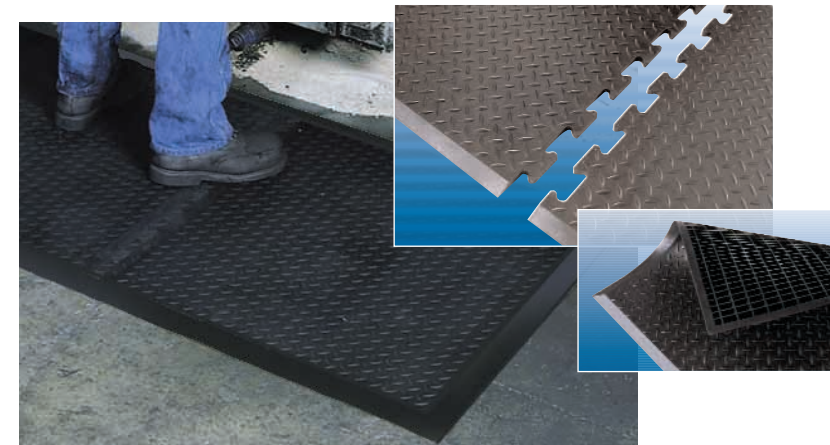

Diamond Top Interlock

Anti-fatigue matting in long runs or single mats

- Deck plate surface with air pockets on underside for traction and buoyancy.
- Easy to install and relocate.
- Safety bevels on all side.

Depth 13mm **Colour:** Black.

Recommended Uses: Light to medium duty industrial and commercial areas.

TYPE	CODE	METRIC	IMPERIAL
End section	DTIE	71cm x 79cm	28" x 31"
Centre section	DTIC	71cm x 79cm	28" x 31"
Single mat	DTIS	71cm x 79cm	28" x 31"

◆◆◆ Wear Resistance

◆◆◆ Slip Resistance

◆◆◆ Anti-Fatigue