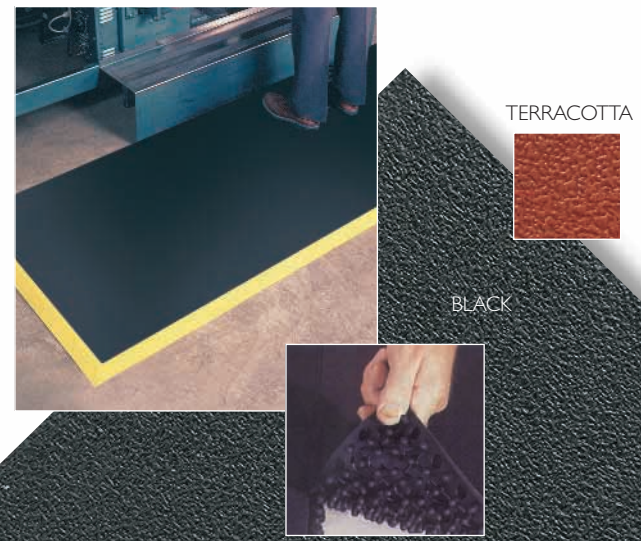

Industrial Matting

Cushion-Ease™ Solid Top

The ultimate for comfort and heavy duty usage

- Mats can be interlocked to form the mat size and shape of your choice.
- Compatible with Cushion Ease Open Top.

Depth 19mm **Colours:** Black - Resilient Standard Rubber, Terracotta - Grease Proof Rubber.

Accessories: Bevel Edges and Corners in black, yellow and terracotta. Connector strips in black, for widthways joining of mats.

Recommended Uses: Heavy-Duty, Industrial Environments, Dry Areas. Food Service.

TYPE	CODE	COLOUR	METRIC	IMPERIAL
MAT	57150	BLACK	91cm x 91cm	3' x 3'
MAT	56164	TERRACOTTA	91cm x 91cm	3' x 3'

ACCESSORIES - FITS SOLID + OPEN TOP CUSHION-EASE

Edge bevel	57162	BLACK	91cm	3'
Edge bevel	57156	TERRACOTTA	91cm	3'
Edge bevel	57192	YELLOW	91cm	3'
Corner	57163	BLACK	-	-
Corner	57157	TERRACOTTA	-	-
Corner	57193	YELLOW	-	-
Connector	57161	BLACK	91cm	3'
Connector	57155	TERRACOTTA	91cm	3'

Wear Resistance ◆◆◆
Slip Resistance ◆◆◆
Anti-Fatigue ◆◆◆