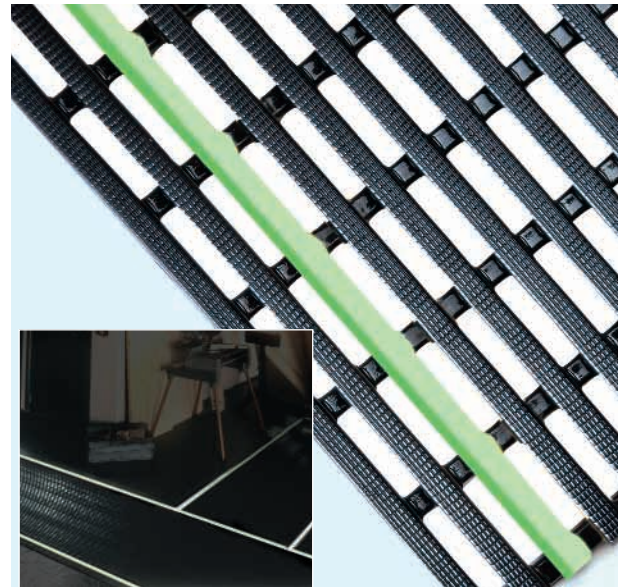

Interflex Glow

In emergencies Interflex Glow pinpoints escape routes

- Photoluminescent safety stripes glow in times of sudden darkness e.g. power failure.
- Grid welded PVC construction allows for liquids to quickly drain away.
- For larger widths, connector clips are available.

Depth 12.5mm

Recommended Uses: Medium to Heavy Industrial Areas.

CODE	METRIC	IMPERIAL
95069/60	60cm x 10m	24" x 33'
95069/80	80cm x 10m	32" x 33'
95069/100	100cm x 10m	39" x 33'
IXC	Connectors	
CUT LENGTHS		
95069/60C	60cm wide	24" wide
95069/80C	80cm wide	32" wide
95069/100C	100cm wide	39" wide

◆◆◆ Wear Resistance
◆◆ Slip Resistance
◆◆ Anti-Fatigue